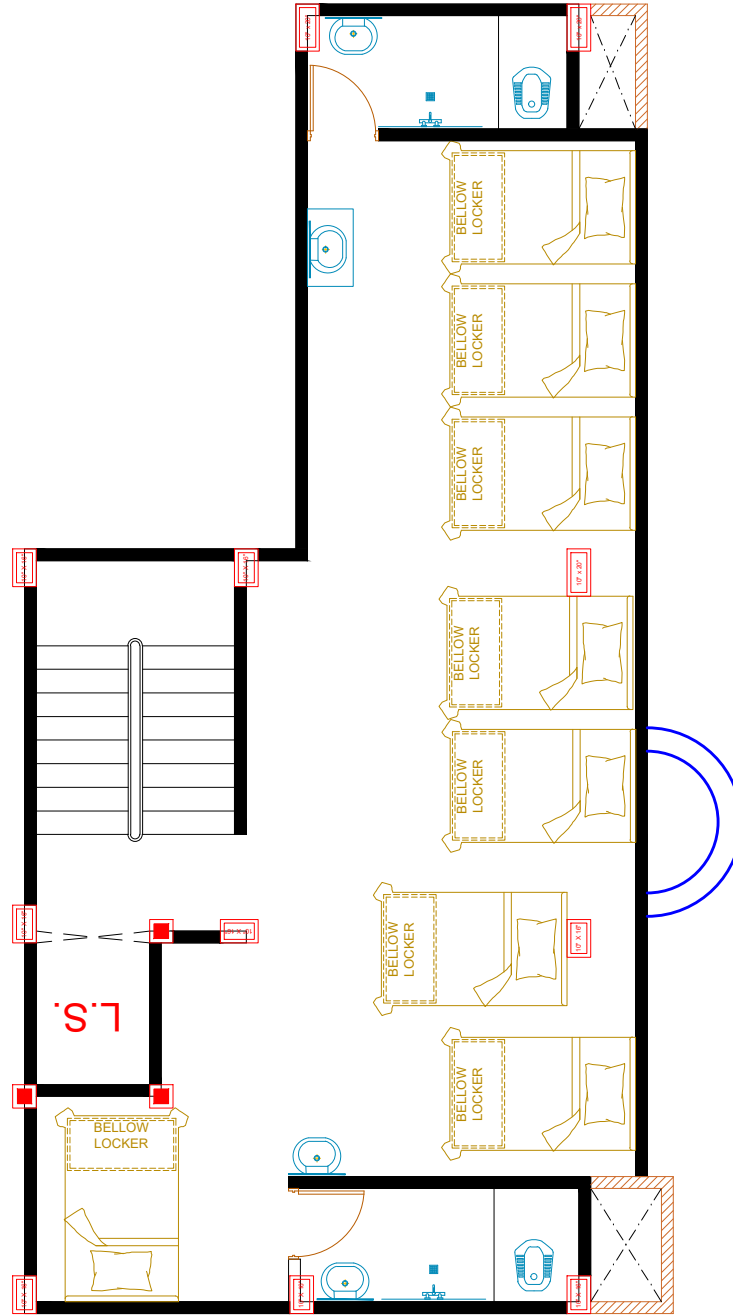

HOTEL FLOOR

DATE	CLIENT:	AVINASH G	N
21-05-2020	LOCATION:	KARBIGAHIYA, PATNA	
EHE CONSULTANT		Shop no. 2, SBI Road, Gandhi Nagar, Near Patliputra Railway Station, Patna +91 6205034434	

DORMITORY FLOOR

DATE 21-05-2020	CLIENT: AVINASH G	LOCATION: KARBIGAHIYA, PATNA	
EHE CONSULTANT	Shop no. 2, SBI Road, Gandhi Nagar, Near Patliputra Railway Station, Patna +91 6205034434		